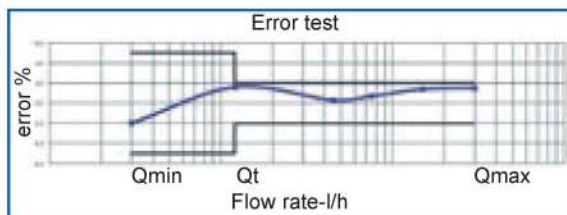

The content of this datasheet is intended to give general information on the product only and we reserve the right to make alterations without prior notification

Factory and sales management :
Str. Antica Fornace, 2/4 - 14053 CANELLI (AT) ITALY
Tel. +39.0141.822106/832151 Fax +39.0141.832198 /832191
E-mail: info@wtmeters.it - Website: www.wtmeters.it

Sales office :
Via del Gomito, 23 - 40127 BOLOGNA ITALY
Tel. +39.051.326854 Fax +39.051.328085
E-mail: info@wtmeters.it - Website: www.wtmeters.it