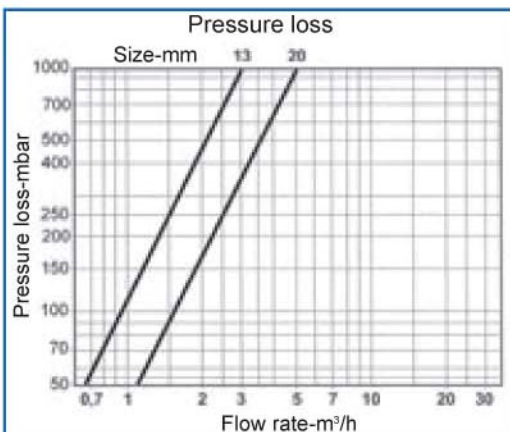

Alfa-Sj-Lfc

Single jet type water meter -
Liquid filled register

 WaterTech

Single jet type water meter- Liquid filled register

An inferential domestic meter for cold water, single-jet type, with straight reading register, which is located in a liquid filled housing.

THE ALFA-SJ-LFC WATER METER OFFERS THE FOLLOWING ADVANTAGES:

- The dial plate and straight reading register are located in a liquid filled sealed housing which is not subject to discolouration by scale, dirt or any deposit. Easy reading in any working conditions is ensured.
- The meter is suitable for operation in hard water and under conditions where deposits may occur.
- Maximum reliability thanks to the mechanical transmission of movement.
- A long operating life thanks to a very low number of impeller revolutions per cubic meter of water flow and to the selection of the best quality materials.
- Excellent hydraulic performance, EEC approval 75/33 Class B.
- The meter can be installed on horizontal, vertical and inclined pipes.

TECHNICAL DATA AND DIMENSIONS (Class B)

GAUGE	mm	15	20
	pouces	1/2"	3/4"
Qmax	m ³ /h	3	5
Qn	m ³ /h	1,5/1,25	2,5
Qt	l/h	120	200
Qmin	l/h	30/25	50
PN	bar	16	16
Pressure loss (at Qmax)	bar	<1	<1
Sensitivity	l/h	<10	<15
Minimum reading	lt	0,05	0,05
Maximum reading	m ³	99.999	99.999
Weight (with connections)	Kg	0,90	1,10
Length L	mm	110	130
Width W	mm	90	90
Height H	mm	92	92