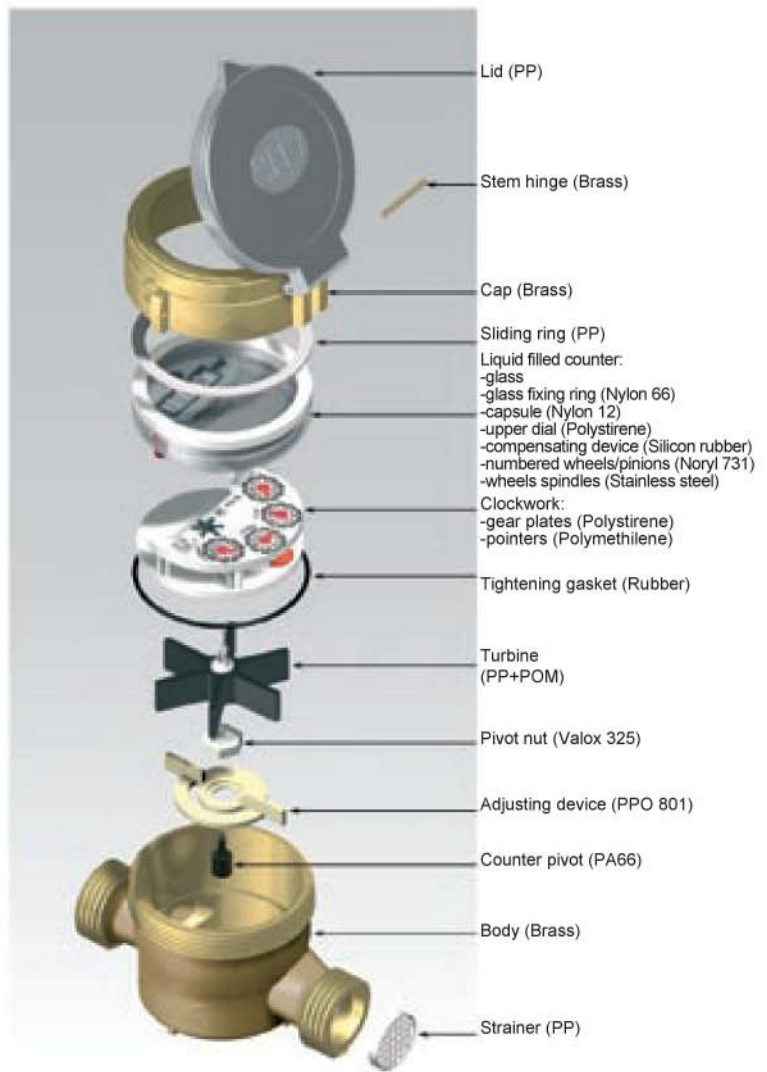

Alfa-Sj-Lfc

Single jet type water meter -
Liquid filled register

 WaterTech

Single jet type water meter- Liquid filled register

An inferential domestic meter for cold water, single-jet type, with straight reading register, which is located in a liquid filled housing.

THE ALFA-SJ-LFC WATER METER OFFERS THE FOLLOWING ADVANTAGES:

- The dial plate and straight reading register are located in a liquid filled sealed housing which is not subject to discolouration by scale, dirt or any deposit. Easy reading in any working conditions is ensured.
- The meter is suitable for operation in hard water and under conditions where deposits may occur.
- Maximum reliability thanks to the mechanical transmission of movement.
- A long operating life thanks to a very low number of impeller revolutions per cubic meter of water flow and to the selection of the best quality materials.
- Excellent hydraulic performance, EEC approval 75/33 Class B.
- The meter can be installed on horizontal, vertical and inclined pipes.

TECHNICAL DATA AND DIMENSIONS (Class B)

GAUGE	mm	15	20
	pouces	1/2"	3/4"
Qmax	m ³ /h	3	5
Qn	m ³ /h	1,5/1,25	2,5
Qt	l/h	120	200
Qmin	l/h	30/25	50
PN	bar	16	16
Pressure loss (at Qmax)	bar	<1	<1
Sensitivity	l/h	<10	<15
Minimum reading	lt	0,05	0,05
Maximum reading	m ³	99.999	99.999
Weight (with connections)	Kg	0,90	1,10
Length L	mm	110	130
Width W	mm	90	90
Height H	mm	92	92