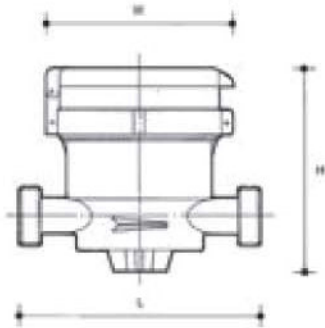

Alfa-Sj-Lfc

Single jet type water meter -
Liquid filled register

 WaterTech

Single jet type water meter- Liquid filled register

An inferential domestic meter for cold water, single-jet type, with straight reading register, which is located in a liquid filled housing.

THE ALFA-SJ-LFC WATER METER OFFERS THE FOLLOWING ADVANTAGES:

- The dial plate and straight reading register are located in a liquid filled sealed housing which is not subject to discolouration by scale, dirt or any deposit. Easy reading in any working conditions is ensured.
- The meter is suitable for operation in hard water and under conditions where deposits may occur.
- Maximum reliability thanks to the mechanical transmission of movement.
- A long operating life thanks to a very low number of impeller revolutions per cubic meter of water flow and to the selection of the best quality materials.
- Excellent hydraulic performance, EEC approval 75/33 Class B.
- The meter can be installed on horizontal, vertical and inclined pipes.

TECHNICAL DATA AND DIMENSIONS (Class B)

GAUGE	mm	15	20
	pouces	1/2"	3/4"
Qmax	m ³ /h	3	5
Qn	m ³ /h	1,5/1,25	2,5
Qt	l/h	120	200
Qmin	l/h	30/25	50
PN	bar	16	16
Pressure loss (at Qmax)	bar	<1	<1
Sensitivity	l/h	<10	<15
Minimum reading	lt	0,05	0,05
Maximum reading	m ³	99.999	99.999
Weight (with connections)	Kg	0,90	1,10
Length L	mm	110	130
Width W	mm	90	90
Height H	mm	92	92