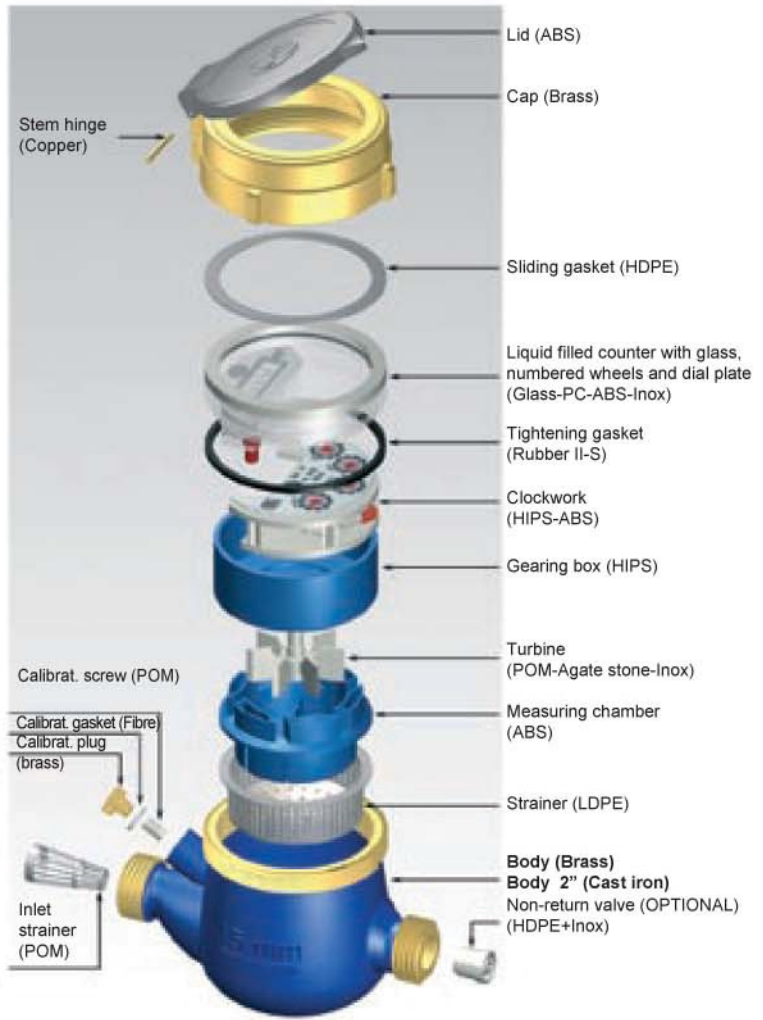

Beta-Mj-Lfc

Multi-jet type water meter
with liquid filled register

 **WaterTech**

Multi-jet type water meter with liquid filled register

An inferential, multi-jet, water meter for cold water. The meter has a straight reading register which is located in a liquid filled counter. The impeller rotates in a measuring chamber (distributor) with a double row of tangential holes. The chamber is made of self cleaning synthetic resin.

THE BETA-MJ-LFC WATER METER OFFERS THE FOLLOWING ADVANTAGES:

- The straight reading register is contained in a liquid filled sealed housing which is not subject to discolouration by scale, dirt or any deposit. A special device prevents air bubbles distorting the reading over the counter numerals. Easy reading in any working conditions is ensured.
- The meter is suitable for operation in hard water and under conditions where deposits may occur.
- A long operating life thanks to the robust construction, which provides maximum protection, to a very low number of impeller revolutions per cubic metre of water flow and to the selection of high quality materials.
- Mechanical transmission movement assures absolute reliability.
- Excellent hydraulic performance, EEC approval 75/33 (Class B and C).
- The meter can be installed on horizontal, vertical and inclined pipes.