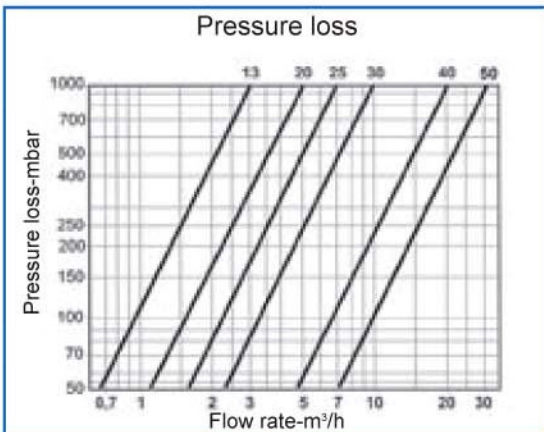

Factory and sales management :
Str. Antica Fornace, 2/4 - 14053 CANELLI (AT) ITALY
Tel. +39.0141.822106/832151 Fax +39.0141.832198 /832191
E-mail: info@wtmeters.it - Website: www.wtmeters.it

Sales office :
Via del Gomito, 23 - 40127 BOLOGNA ITALY
Tel. +39.051.326854 Fax +39.051.328085
E-mail: info@wtmeters.it - Website: www.wtmeters.it