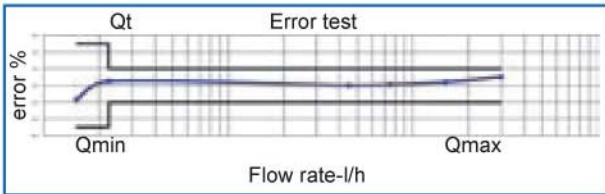

Beta-Mj-Lfc

Multi-jet type water meter
with liquid filled register

 **WaterTech**

Multi-jet type water meter with liquid filled register

An inferential, multi-jet, water meter for cold water. The meter has a straight reading register which is located in a liquid filled counter. The impeller rotates in a measuring chamber (distributor) with a double row of tangential holes. The chamber is made of self cleaning synthetic resin.

THE BETA-MJ-LFC WATER METER OFFERS THE FOLLOWING ADVANTAGES:

- The straight reading register is contained in a liquid filled sealed housing which is not subject to discolouration by scale, dirt or any deposit. A special device prevents air bubbles distorting the reading over the counter numerals. Easy reading in any working conditions is ensured.
- The meter is suitable for operation in hard water and under conditions where deposits may occur.
- A long operating life thanks to the robust construction, which provides maximum protection, to a very low number of impeller revolutions per cubic metre of water flow and to the selection of high quality materials.
- Mechanical transmission movement assures absolute reliability.
- Excellent hydraulic performance, EEC approval 75/33 (Class B and C).
- The meter can be installed on horizontal, vertical and inclined pipes.