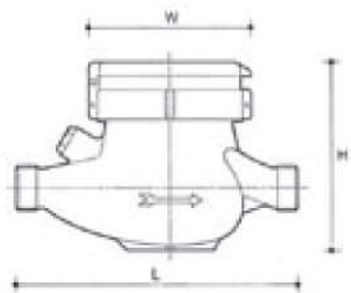

THE BETA-MJ-LFC WATER METER OFFERS THE FOLLOWING ADVANTAGES:

- The straight reading register is contained in a liquid filled sealed housing which is not subject to discolouration by scale, dirt or any deposit. A special device prevents air bubbles distorting the reading over the counter numerals. Easy reading in any working conditions is ensured.
- The meter is suitable for operation in hard water and under conditions where deposits may occur.
- A long operating life thanks to the robust construction, which provides maximum protection, to a very low number of impeller revolutions per cubic metre of water flow and to the selection of high quality materials.
- Mechanical transmission movement assures absolute reliability.
- Excellent hydraulic performance, EEC approval 75/33 (Class B and C).
- The meter can be installed on horizontal, vertical and inclined pipes.

TECHNICAL DATA AND DIMENSIONS (Classe B and C)

CALIBRO	mm	15	20	25	32	40	50**
	inches	1/2"	3/4"	1"	1.1/4"	1.1/2"	2"
Qmax	m³/h	3	5	7	12	20	30
Qn	m³/h	1,5	2,5	3,5	6	10	15
Qt (Classe B/C)	l/h	120/22,5	200/37,5	280/52,5	480/90	800/150	3000/225
Qmin (Classe B/C)	l/h	30/15	50/25	70/35	120/60	200/100	450/90
PN	bar	16	16	16	16	16	16
Pressure loss (at Qmax)	bar	<1	<1	<1	<1	<1	<1
Sensitivity	l/h	<10	<15	<20	<20	<40	<40
Minimum reading	lt	0,05	0,05	0,05	0,05	0,5	0,5
Maximum reading	m³	99.999	99.999	99.999	99.999	999.999	999.999
Weight (with connections)	Kg	1,5	1,75	2,6	2,90	5,50	8,90
Length L	mm	110-145-165-170	190	160-260	160-260	200-300	300
Width W	mm	99	99	104	104	125	125
Height H	mm	107	109	115	120	148	173

** Body 2" cast iron - Available also in flanged version

Factory and sales management :
 Str. Antica Fornace, 2/4 - 14053 CANELLI (AT) ITALY
 Tel. +39.0141.822106/832151 Fax +39.0141.832198 /832191
 E-mail: info@wtmeters.it - Website: www.wtmeters.it